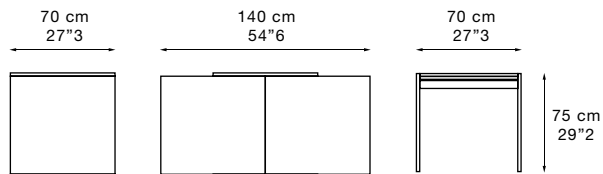

# dado

Piano in pannello ecologico nobilitato melaminico. Base in metallo verniciato a polveri epossidiche. Disponibile in due misure.

*Melamine faced ecological panel top. Base in metal varnished with epossidic dust. Available in two dimensions.*