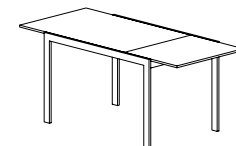

# dado

Piano in pannello ecologico nobilitato melaminico. Base in metallo verniciato a polveri epossidiche. Disponibile in due misure.

*Melamine faced ecological panel top. Base in metal varnished with epossidic dust. Available in two dimensions.*