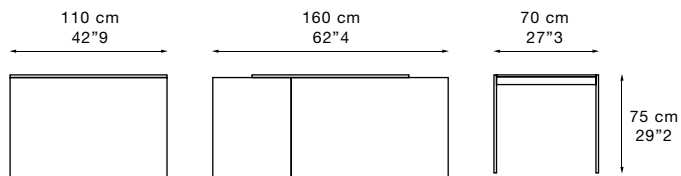

# dado

Piano in pannello ecologico nobilitato melaminico. Base in metallo verniciato a polveri epossidiche. Disponibile in due misure.

*Melamine faced ecological panel top. Base in metal varnished with epossidic dust. Available in two dimensions.*