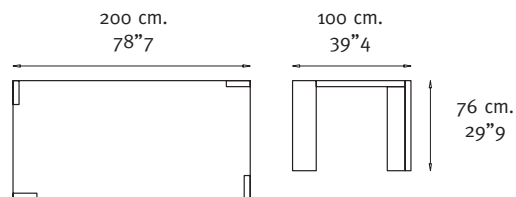

lock

tavolo lock: Piano e base impiallacciati rovere o noce.

Top and base in oak or walnut veneered.

	
rovere tinto wengè <i>oak painted wenge</i>	noce <i>walnut</i>
legno . wood	