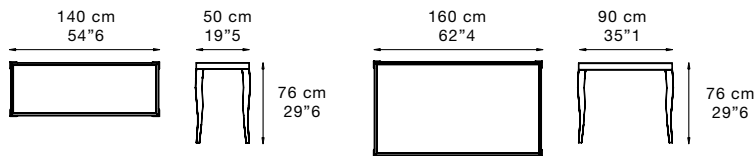

elegance

tavolo elegance: Piano in vetro serigrafato temperato 8 mm. Struttura in legno massello bianco opaco.

Top in tempered serigraphed glass thickness 8 mm. Structure in solid wood white mat lacquered.

consolle elegance: Piano in vetro serigrafato temperato 8 mm. Struttura in legno massello bianco opaco.

Top in tempered serigraphed glass thickness 8 mm. Structure in solid wood white mat lacquered.

		
bianco opaco <i>white mat lacquered</i>	nero <i>black</i>	bianco extra chiaro <i>extra white</i>
legno . wood	vetro . glass	