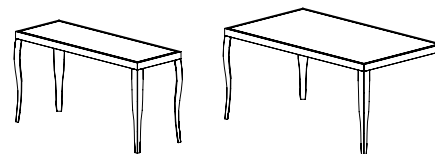

elegance

tavolo elegance: Piano in vetro serigrafato temperato 8 mm. Struttura in legno massello bianco opaco.

Top in tempered serigraphed glass thickness 8 mm. Structure in solid wood white mat lacquered.

consolle elegance: Piano in vetro serigrafato temperato 8 mm. Struttura in legno massello bianco opaco.

Top in tempered serigraphed glass thickness 8 mm. Structure in solid wood white mat lacquered.

		
bianco opaco <i>white mat lacquered</i>	nero <i>black</i>	bianco extra chiaro <i>extra white</i>
legno . wood	vetro . glass	